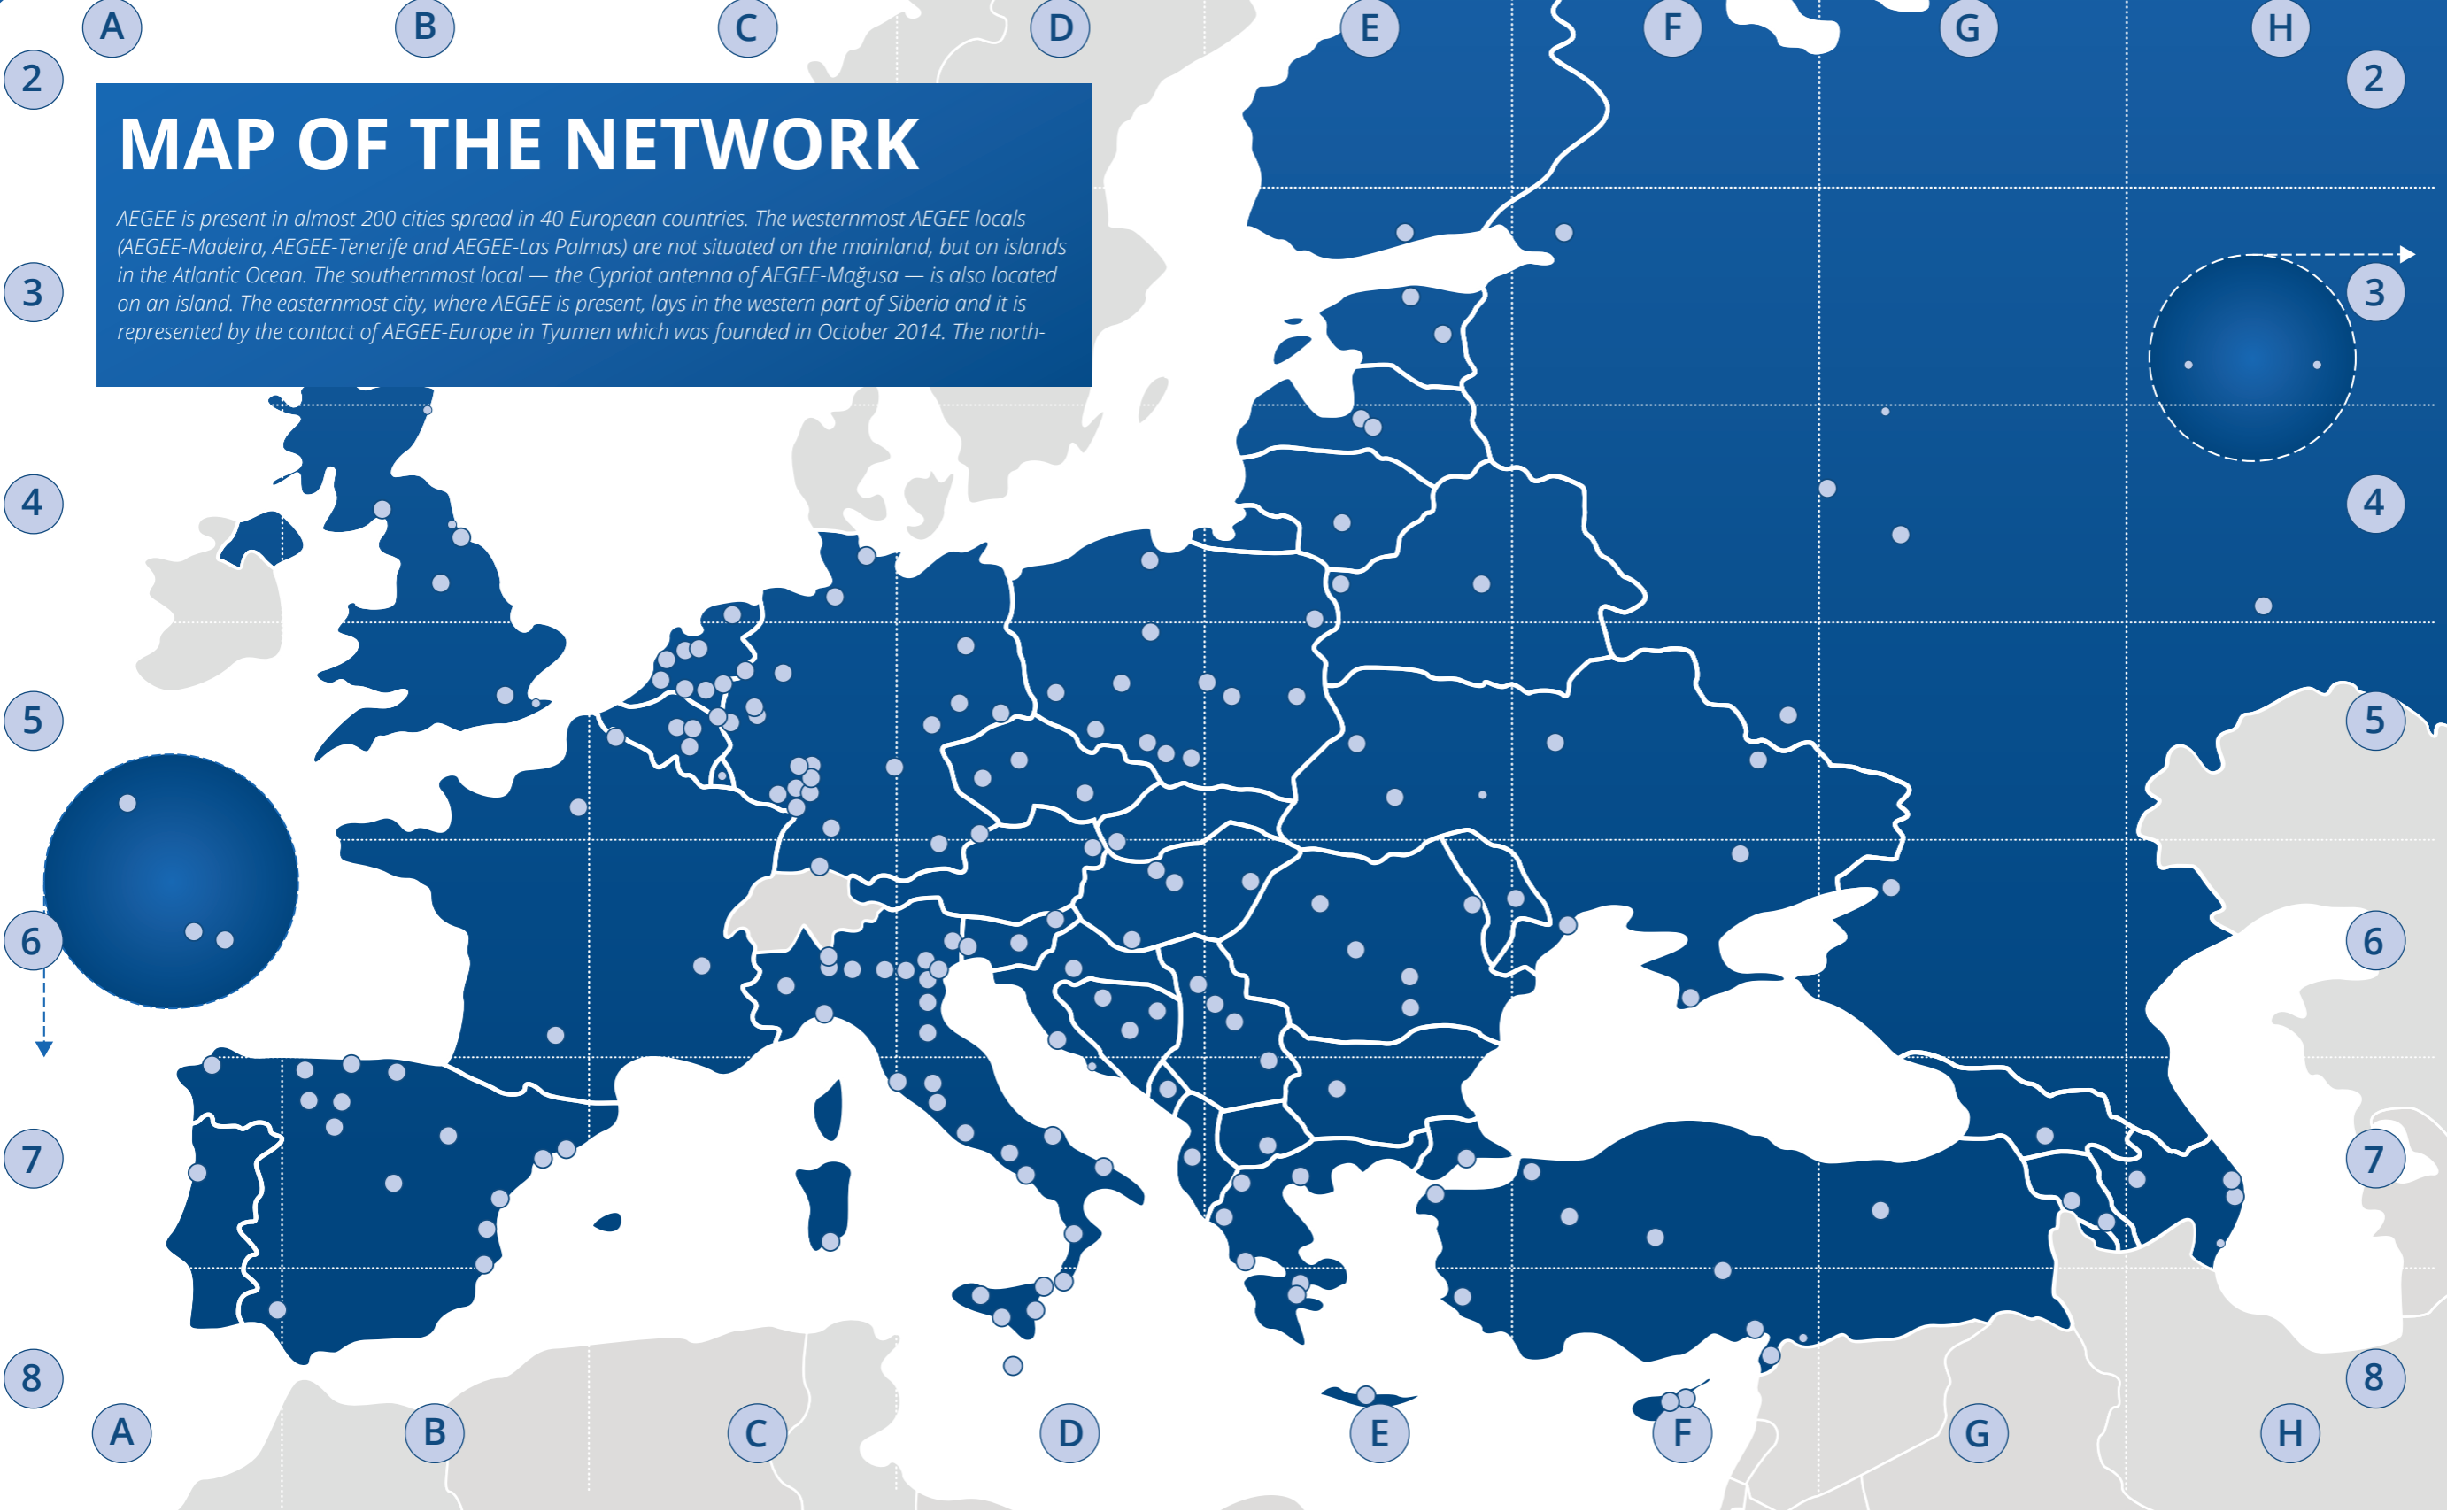

MAP OF THE NETWORK

AEGEE is present in almost 200 cities spread in 40 European countries. The westernmost AEGEE locals (AEGEE-Madeira, AEGEE-Tenerife and AEGEE-Las Palmas) are not situated on the mainland, but on islands in the Atlantic Ocean. The southernmost local — the Cypriot antenna of AEGEE-Mağusa — is also located on an island. The easternmost city, where AEGEE is present, lays in the western part of Siberia and it is represented by the contact of AEGEE-Europe in Tyumen which was founded in October 2014. The north-

Salerno	D7
Samara	H4
Sankt-Peterburg	F3
Santander	B7
Sarajevo	D6
Sevastopol	F6
Sevilla	A8
Sibiu	E6
Siena	D7
Skopje	E7
Sofia	E7
Stuttgart	C5
Sumqayıt	H7
Tallinn	E3
Tarragona	B7
Tartu	E3
Tbilisi	G7
Tekirdağ	E7
Tenerife	A7
Thessaloniki	E7
Tilburg	C5
Tiranë	D7
Torino	C6
Toruń	D5
Toulouse	B6
Treviso	D6
Tuzla	D6
Udine	D6
Utrecht	C5
Valencia	B7
Valladolid	B7
Valletta	D8
Venezia	D6
Verona	D6
Voronezh	F5
Warszawa	E5
Wien	D6
Wrocław	D5
Yerevan	G7
Zadar	D6
Zagreb	D6
Zaragoza	B7
Zielona Góra	D5
CONTACTS	
Aberdeen	B4
Canterbury	B5
Gaziantep	F8
Lankaran	H7
Luxembourg	C5
Newcastle-upon-Tyne	B4
Splitv	D7
Tyumen	H3
Vinnitsia	E5
Yaroslavl	G4
Yekaterinburg	H3